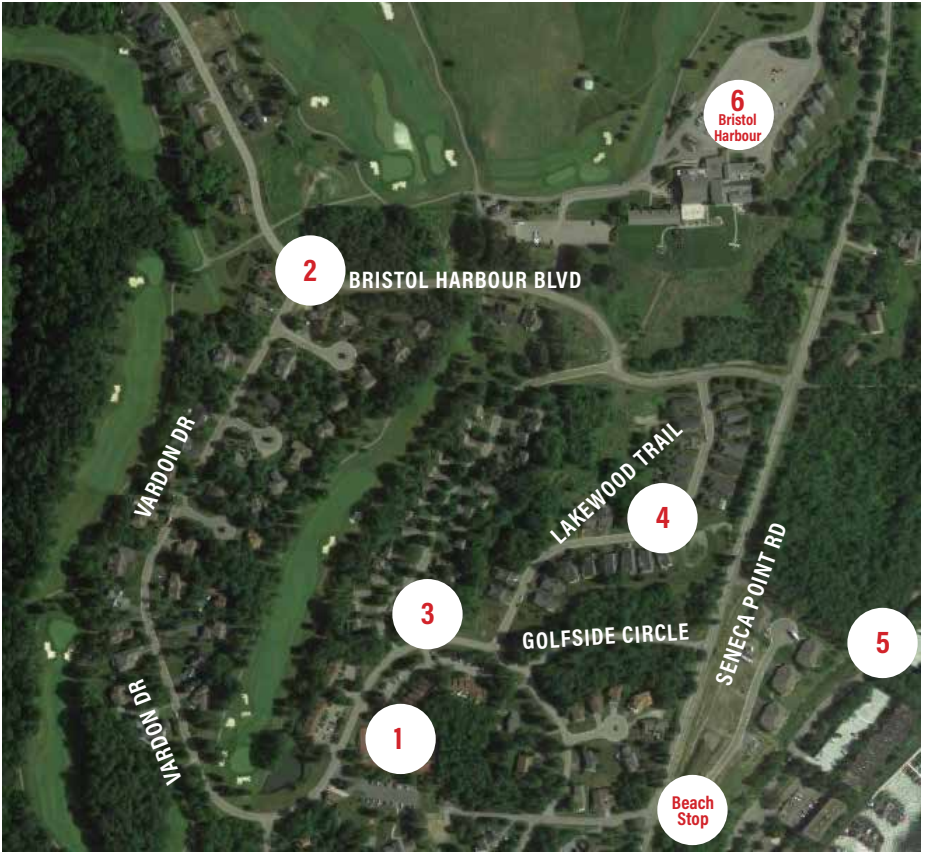

BHVA SHUTTLE SCHEDULE - SUMMER 2019

#	BUS STOPS FOR THE BEACH	TIME
1	BHV Community Center, 30 Golfside Circle	10:00AM
2	Corner of Vardon & Bristol Harbour Blvd	10:05AM
3	Andrews Way & Golfside Circle	10:10AM
4	Lakewood Trail by Pond	10:15AM
	Drop Off at Beach	10:20AM
5	Condo II Upper Parking Lot Entrance/Drop Off at Beach	10:25AM
6	BRISTOL HARBOUR Front Entrance/Drop Off at Beach	10:40AM

1	BHV Community Center, 30 Golfside Circle	11:00AM
2	Corner of Vardon & Bristol Harbour Blvd	11:05AM
3	Andrews Way & Golfside Circle	11:10AM
4	Lakewood Trail by Pond	11:15AM
	Drop Off at Beach	11:20AM
5	Condo II Upper Parking Lot Entrance/Drop Off at Beach	11:25AM
6	BRISTOL HARBOUR Front Entrance/Drop Off at Beach	11:40AM

BUS LEAVES BEACH AT 11:50AM

DRIVER BREAK 12:30 - 1:00PM

1	BHV Community Center, 30 Golfside Circle	1:00PM
2	Corner of Vardon & Bristol Harbour Blvd	1:05PM
3	Andrews Way & Golfside Circle	1:10PM
4	Lakewood Trail by Pond	1:15PM
	Drop Off at Beach	1:20PM
5	Condo II Upper Parking Lot Entrance/Drop Off at Beach	1:25PM
6	BRISTOL HARBOUR Front Entrance/Drop Off at Beach	1:40PM

BUS LEAVES BEACH AT 1:50PM

1	BHV Community Center, 30 Golfside Circle	2:35PM
2	Corner of Vardon & Bristol Harbour Blvd	2:40PM
3	Andrews Way & Golfside Circle	2:45PM
4	Lakewood Trail by Pond	2:50PM
	Drop Off at Beach	3:00PM
5	Condo II Upper Parking Lot Entrance/Drop Off at Beach	3:05PM
6	BRISTOL HARBOUR Front Entrance/Drop Off at Beach	3:25PM

BUS LEAVES BEACH AT 3:30PM

1	BHV Community Center, 30 Golfside Circle	4:10PM
2	Corner of Vardon & Bristol Harbour Blvd	4:15PM
3	Andrews Way & Golfside Circle	4:20PM
4	Lakewood Trail by Pond	4:25PM
	Drop Off at Beach	4:30PM
5	Condo II Upper Parking Lot Entrance/Drop Off at Beach	4:35PM
6	BRISTOL HARBOUR Front Entrance/Drop Off at Beach	4:45PM

BUS LEAVES BEACH AT 5:00PM

BUS LEAVES BEACH AT 6:00PM

when leaving the beach, bus will drop off in reverse order of pick ups

BHVA SHUTTLE STOPS

when leaving the beach, bus will drop off in reverse order of pick ups

Download the Shadow Tracker App to see where the shuttle is:
Username - BHVA2019 | Password - 123456

BRISTOL HARBOUR
HOTEL • DINING • GOLF
IN THE HEART OF THE FINGER LAKES